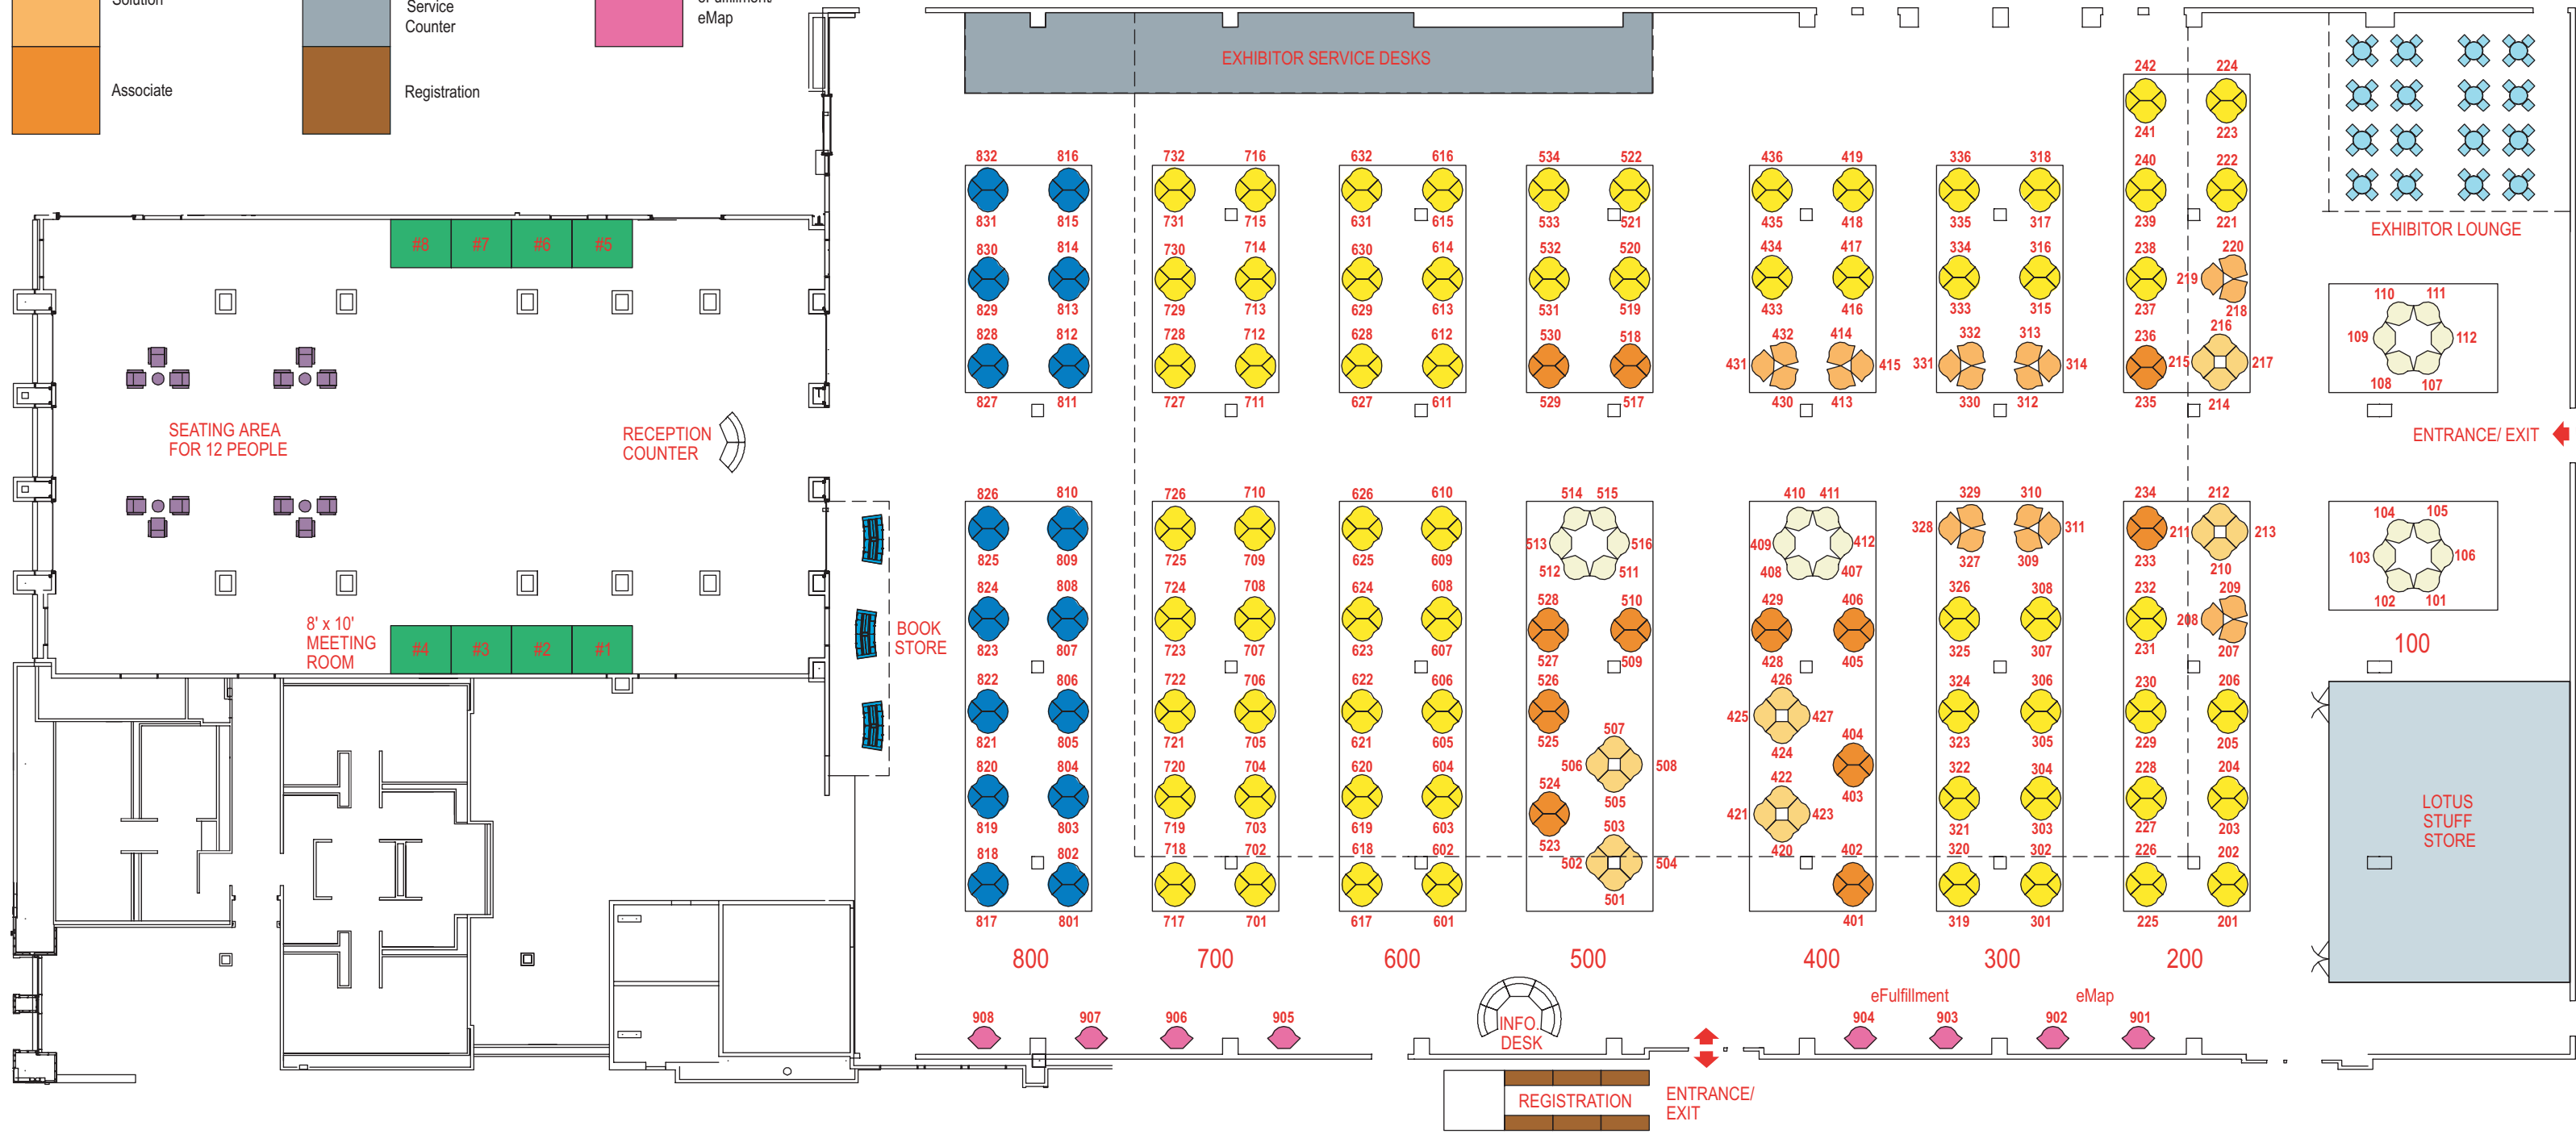

Lotusphere 2007

The George P. Johnson Company

Show | Venue Lotusphere 2007
 Show Date: January 22 - 25, 2007
 Show Hall: Walt Disney World Swan and Dolphin, Orlando - FL
 Booth #: N/A

Project # 1047303S0
 Booth Size: N/A
 File Name: Lotusphere 2007.ai
 Scale: N/A

View Solution Center
 Designer: JS
 Date: 08. 25. 2006
 Status: **FLP-1**

Approved: _____ Date: _____
 Approved with changes: _____ Date: _____